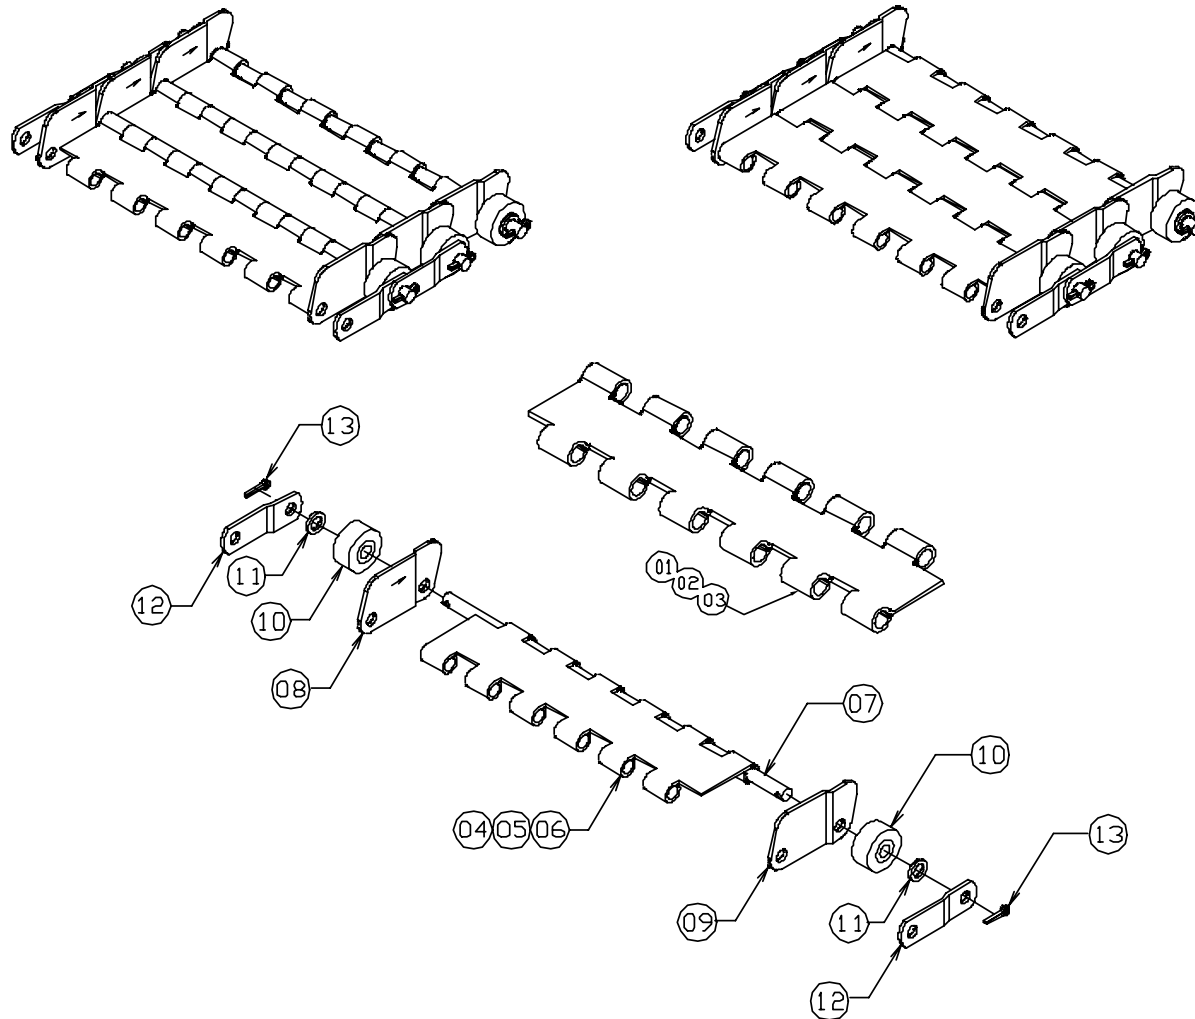

Model # 725 Replacement Belt Parts

PN Description

- 01-03 Plain, Pimpled, Perforated Conventional Aprons
- 04-06 Plain, Pimpled, Perforated Flat-Top Aprons
- 07 Axle
- 08 Left Sidewing
- 09 Right Sidewing
- 10 Rollers
- 11 Bushings
- 12 Outside Sidebar
- 13 Cotter Pins

Note: Bushings are only used when belt does not have outside sidebars