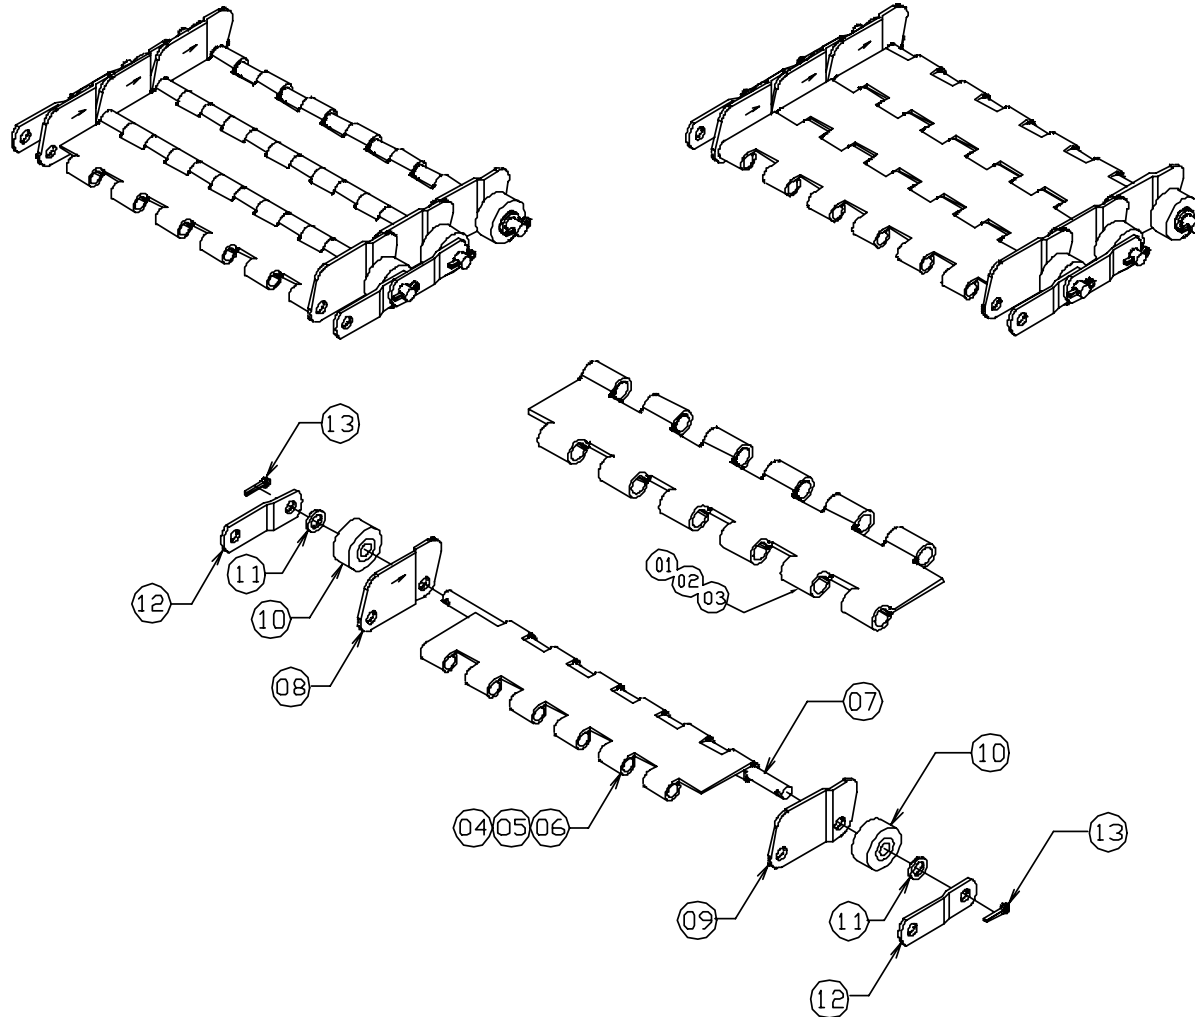

Model # 722 and Model # 726 Replacement Belt Parts

PN Description

- 01-03 Plain, Pimpled, Perforated Conventional Aprons
- 04-06 Plain, Pimpled, Perforated Flat-Top Aprons
- 07 Axle
- 08 Left Sidewing
- 09 Right Sidewing
- 10 Rollers
- 11 Bushings
- 12 Outside Sidebar
- 13 Cotter Pins

Note: Bushings are only used when belt does not have outside sidebars