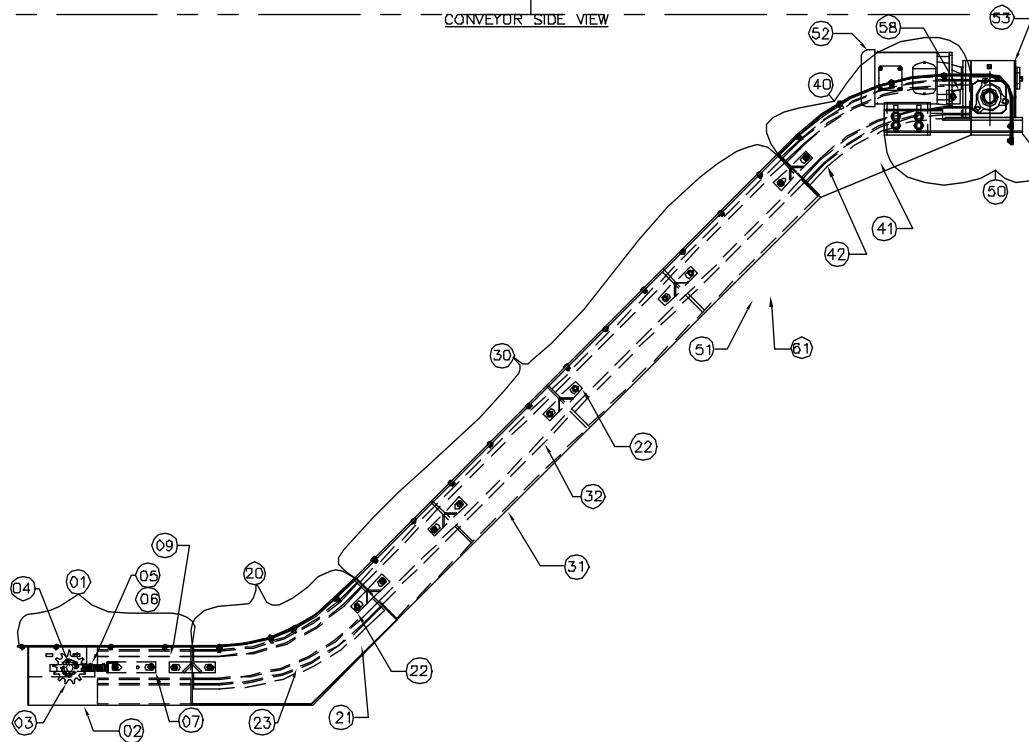

## Replacement Parts List for Model # 700

INFEED END VIEW

DISCHARGE END VIEW

CONVEYOR SIDE VIEW

### PN Description

01 Tail Frame Complete Assy	07 Chain Tensioner Bracket/tail Frame Spreader	22 Frame Spreader	Internal	53 Drive Gear Reducer
02 Tail Frame Weldment	08 Magnetic Weldment	23 Lower Curve Uhmw Track, Internal	41 Upper Curve Frame	54 Torque Arm, Gear Reducer
03 Tail Sprocket With Bearing	09 Tail Uhmw Track, Internal	30 Intermediate Complete Assembly	42 Upper Curve Uhmw Track, Internal	55 Drive Shaft
04 Tail Shaft	10 Deck, One Piece Full Length	31 Intermediate Frame Part	50 Drive Complete Frame Assembly	56 Drive Bearing
05 Chain Tensioning Compression Spring	20 Lower Curve Complete	32 Intermediate Uhmw Track, Internal	51 Drive Frame Weldment	57 Drive Conveyor Chain Sprocket
06 Spring Carrier Bolt	21 Lower Curve Frame Weldment	40 Upper Curve Uhmw Track, Internal	52 Drive Motor	58 Drive Frame Spreader