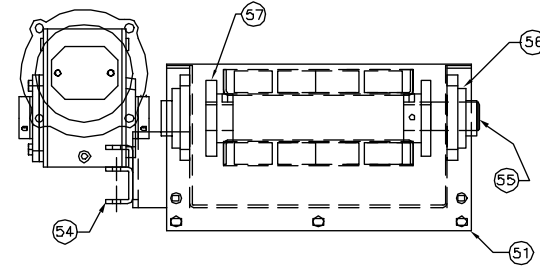

## Replacement Parts List for Model # 700

INFEED END VIEW

DISCHARGE END VIEW

CONVEYOR SIDE VIEW

### PN Description

01 Tail Frame Complete Assy	07 Chain Tensioner Bracket/tail Frame Spreader	22 Frame Spreader	Internal	53 Drive Gear Reducer
02 Tail Frame Weldment	08 Magnetic Weldment	23 Lower Curve Uhmw Track, Internal	41 Upper Curve Frame	54 Torque Arm, Gear Reducer
03 Tail Sprocket With Bearing	09 Tail Uhmw Track, Internal	30 Intermediate Complete Assembly	42 Upper Curve Uhmw Track, Internal	55 Drive Shaft
04 Tail Shaft	10 Deck, One Piece Full Length	31 Intermediate Frame Part	50 Drive Complete Frame Assembly	56 Drive Bearing
05 Chain Tensioning Compression Spring	20 Lower Curve Complete	32 Intermediate Uhmw Track, Internal	51 Drive Frame Weldment	57 Drive Conveyor Chain Sprocket
06 Spring Carrier Bolt	21 Lower Curve Frame Weldment	40 Upper Curve Uhmw Track, Internal	52 Drive Motor	58 Drive Frame Spreader