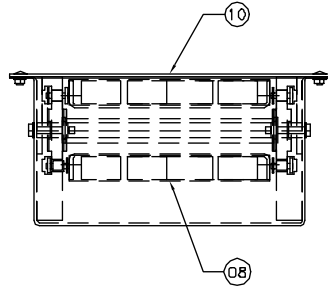

## Replacement Parts List for Model # 700

INFEED END VIEW

DISCHARGE END VIEW

CONVEYOR SIDE VIEW

### PN Description

01 Tail Frame Complete Assy	07 Chain Tensioner Bracket/tail Frame Spreader	22 Frame Spreader	Internal	53 Drive Gear Reducer
02 Tail Frame Weldment	08 Magnetic Weldment	23 Lower Curve Uhmw Track, Internal	41 Upper Curve Frame	54 Torque Arm, Gear Reducer
03 Tail Sprocket With Bearing	09 Tail Uhmw Track, Internal	30 Intermediate Complete Assembly	42 Upper Curve Uhmw Track, Internal	55 Drive Shaft
04 Tail Shaft	10 Deck, One Piece Full Length	31 Intermediate Frame Part	50 Drive Complete Frame Assembly	56 Drive Bearing
05 Chain Tensioning Compression Spring	20 Lower Curve Complete	32 Intermediate Uhmw Track, Internal	51 Drive Frame Weldment	57 Drive Conveyor Chain Sprocket
06 Spring Carrier Bolt	21 Lower Curve Frame Weldment	40 Upper Curve Uhmw Track, Internal	52 Drive Motor	58 Drive Frame Spreader