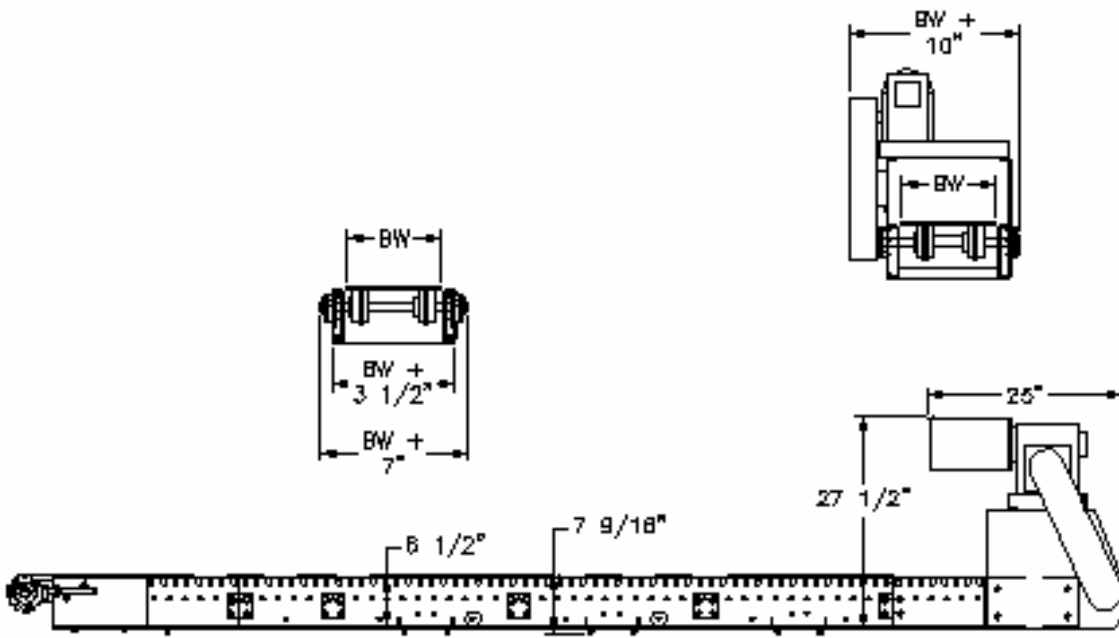

## TOP MOUNT DRIVE WIRE MESH BELT CONVEYORS

1700 Division Street, New London, WI 54961

Phone: (920) 982-4030; Fax: (920) 982-6800

Website: [www.nleco.com](http://www.nleco.com)

Light to medium-duty wire mesh conveyors designed to handle special applications with a variety of special deck options including rollers, longitudinal wear strips and herringbone wear strips.

TOP MOUNT DRIVE