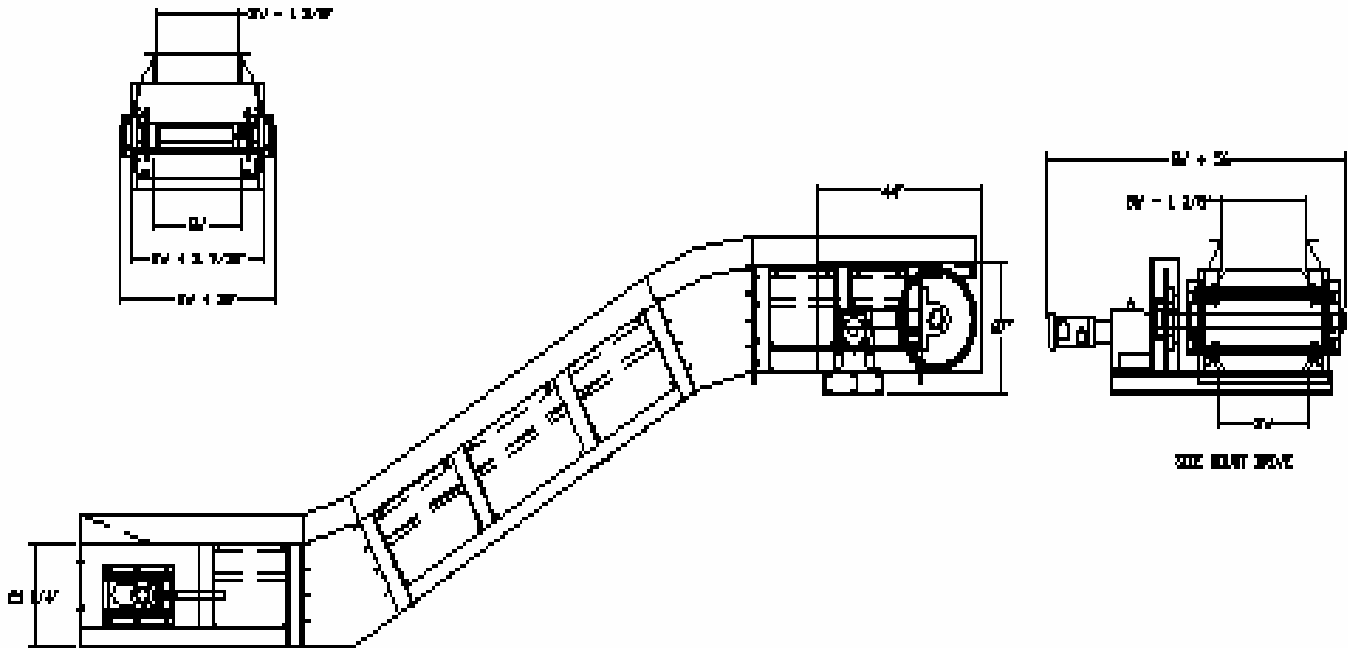

MODEL 760

SIDE MOUNT DRIVE

6" PITCH HINGED STEEL BELT CONVEYOR

A very rugged, heavy duty hinged steel belt conveyor. Designed for use in heavy duty industrial steel and scrap applications.

SIDE MOUNT DRIVE