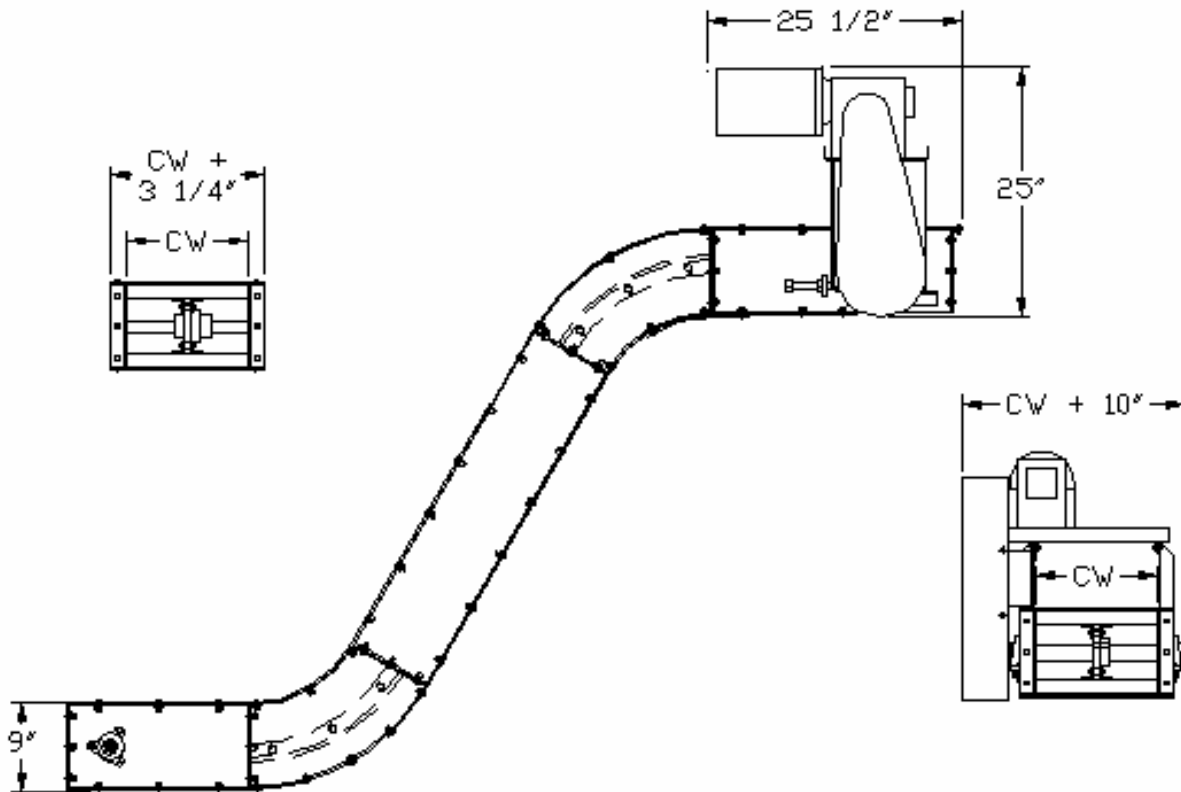

MODEL 711 & 716

TOP MOUNT DRIVE 2" PITCH DRAG CONVEYOR

A tough, abrasion-resistant conveyor featuring replaceable bottom pans and drag flights. Ideal for applications of fine chips and turnings, such as cast iron and aluminum.

TOP MOUNT DRIVE

TOP MOUNT DRIVE

1700 Division Street, New London, WI 54961

Phone: (800) 437-1994

Fax: (920) 982-6800

www.nleco.com