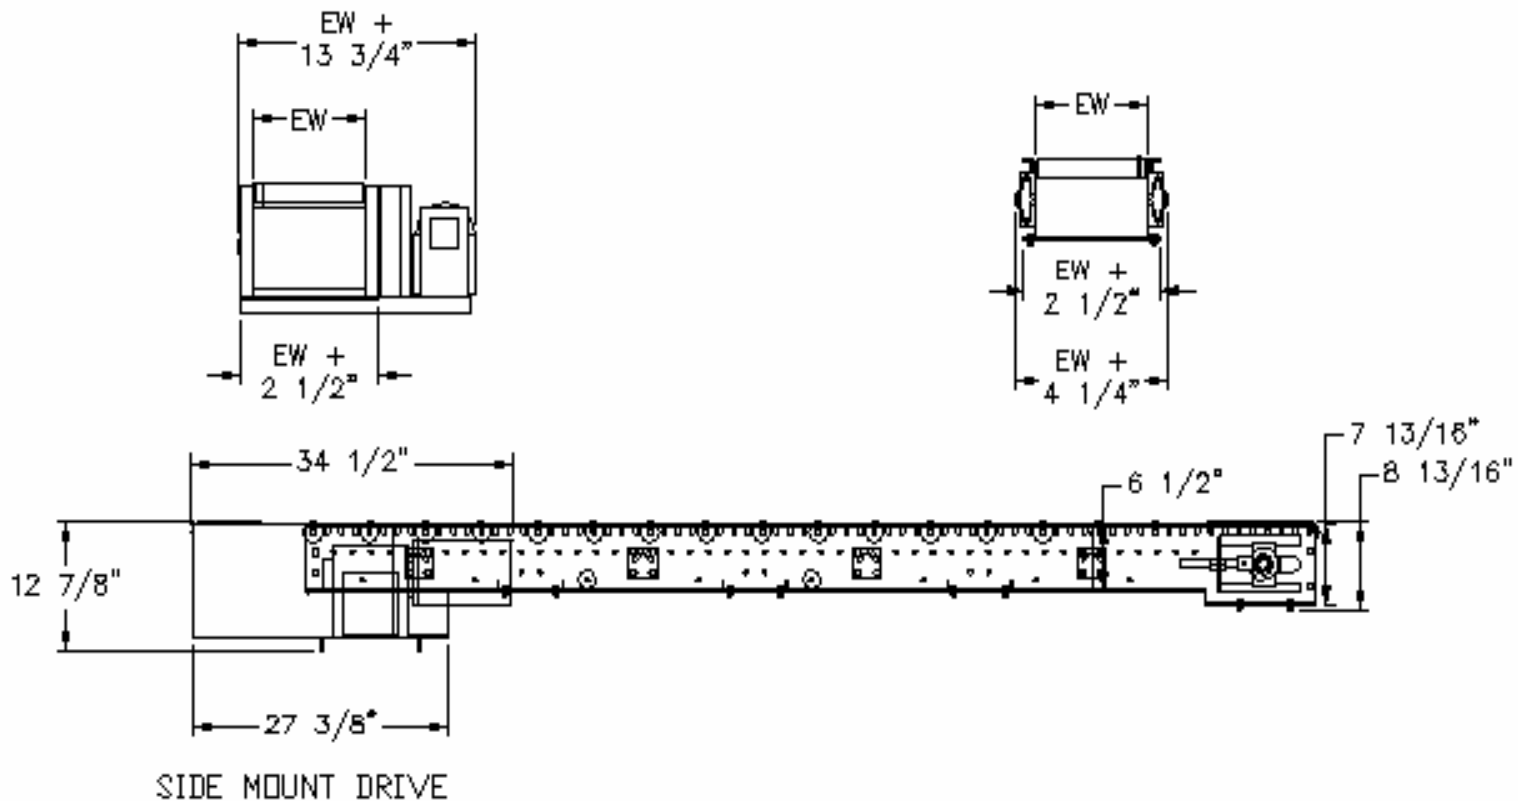

MODEL 610

SIDE MOUNT DRIVE

HEAVY DUTY BELT-DRIVEN LIVE ROLLER CONVEYOR

A medium to heavy duty, belt-driven live roller conveyor designed to horizontally move large, awkward items and for use where transfers, side loading or temporary accumulation is required.
(Maximum 2000 Pound Live Load)

SIDE MOUNT DRIVE

1700 Division Street, New London, WI 54961

Phone: (800) 437-1994

Fax: (920) 982-6800

www.nleco.com