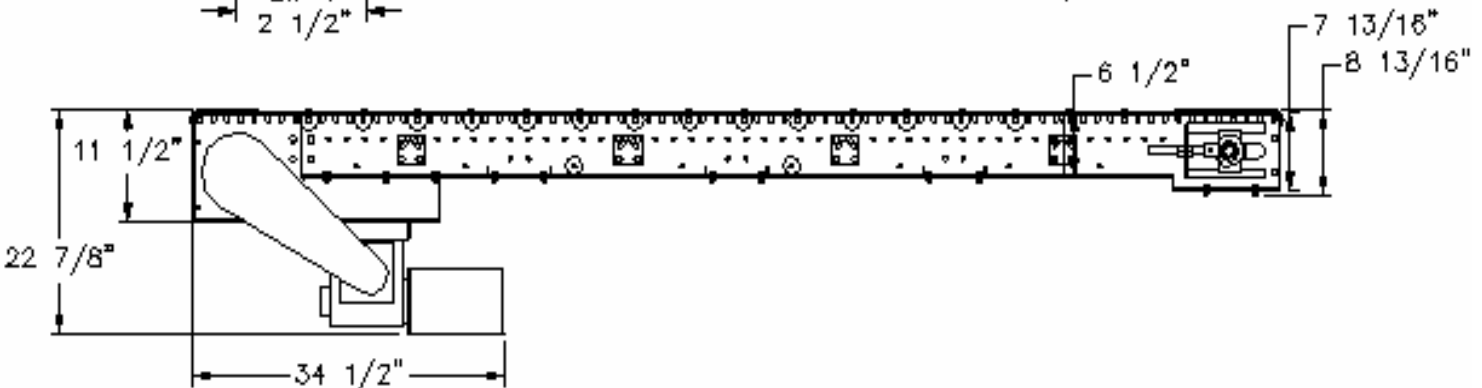

# MODEL 610

## BOTTOM MOUNT DRIVE

### HEAVY DUTY BELT-DRIVEN LIVE ROLLER CONVEYOR

A medium to heavy duty, belt-driven live roller conveyor designed to horizontally move large, awkward items and for use where transfers, side loading or temporary accumulation is required.

(Maximum 2000 Pound Live Load)

BOTTOM DRIVE