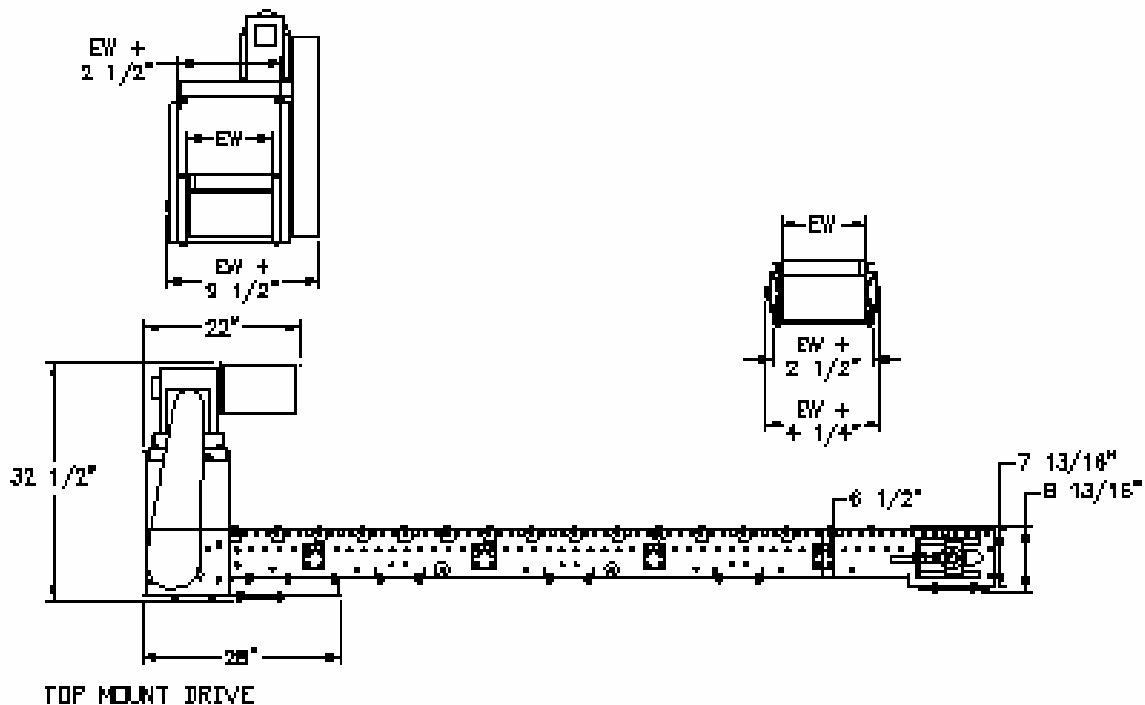

MODEL 600

TOP MOUNT DRIVE

MDIUM DTUY BELT-DRIVEN LIVE ROLLER CONVEYOR

A light to medium duty, belt-driven live roller conveyor. Used to convey heavier loads where transfers, side loading or unloading is required

TOP MOUNT DRIVE

1700 Division Street, New London, WI 54961

Phone: (800) 437-1994

Fax: (920) 982-6800

www.nleco.com