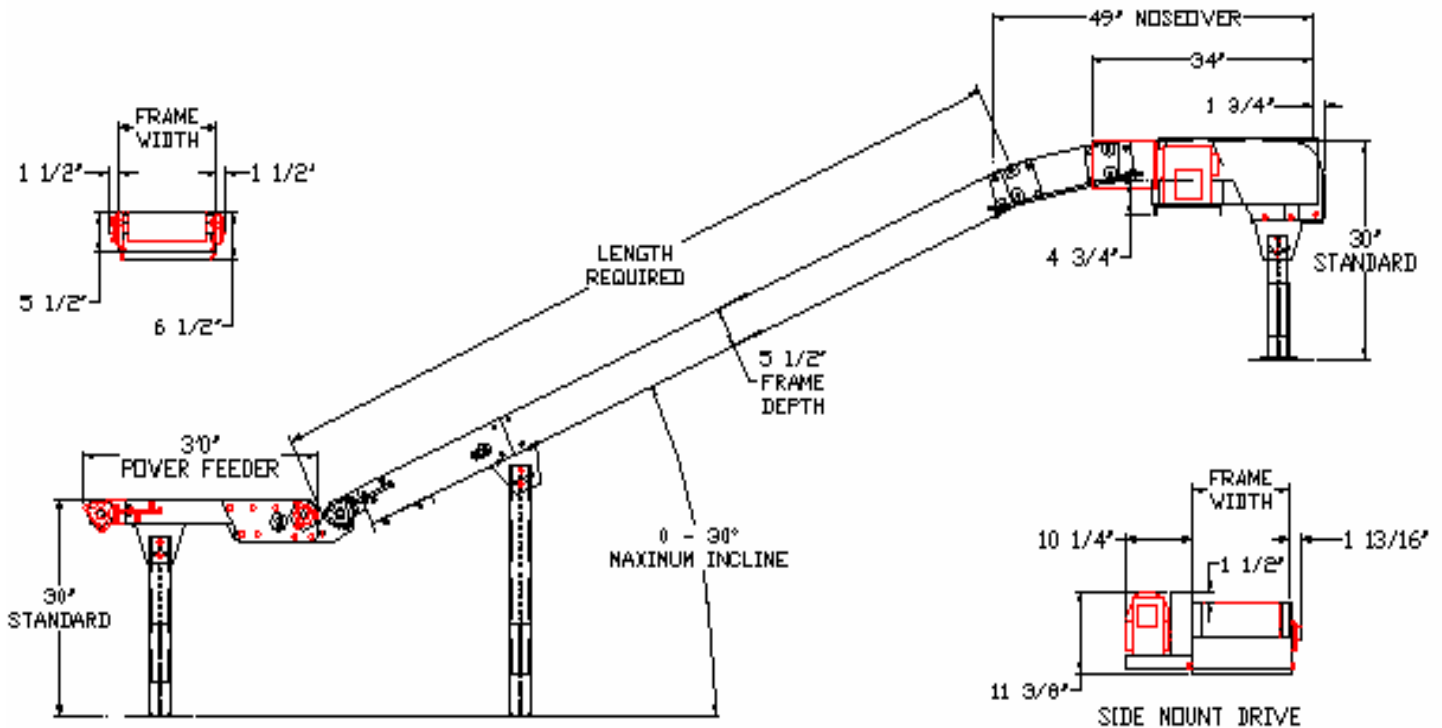

# MODEL 420

## SIDE MOUNT DRIVE

### HEAVY DUTY FLOOR-TO-FLOOR INCLINED BELT CONVEYOR

A heavy duty inclined conveyor built for moving large and awkward items from floor to floor. It features a sturdy, heavy duty frame and a double nose-over discharge that provides a smooth incline to horizontal transition. Note: The Power Feeder is optional.