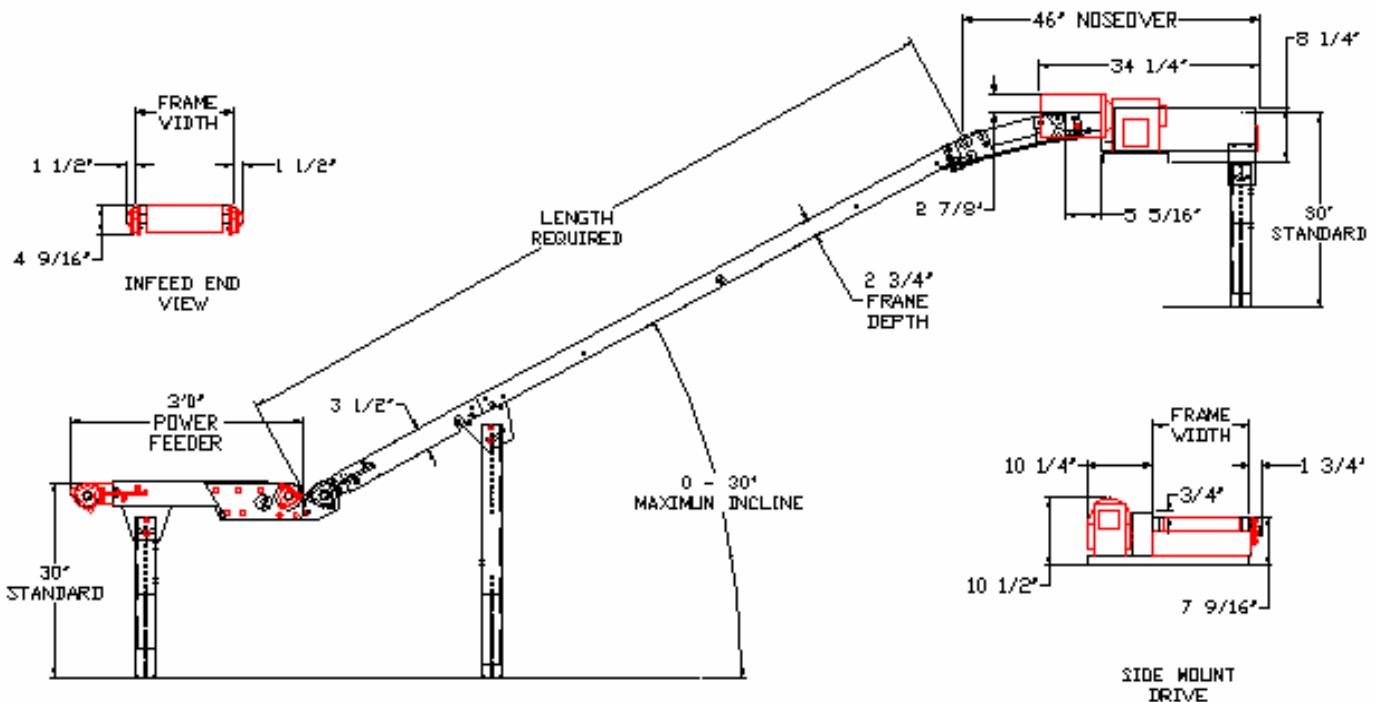

# MODEL 410

## SIDE MOUNT DRIVE MEDIUM DUTY FLOOR-TO-FLOOR INCLINED BELT CONVEYOR

A medium-duty inclined conveyor built for moving narrower and lighter items up shorter levels. It features a space-saving shallow frame and a double nose-over discharge that provides smooth incline to horizontal transition. Note: the Power Feeder is optional.

## SIDE MOUNT DRIVE

1700 Division Street, New London, WI 54961

Phone: (800) 437-1994

Fax: (920) 982-6800

[www.nleco.com](http://www.nleco.com)