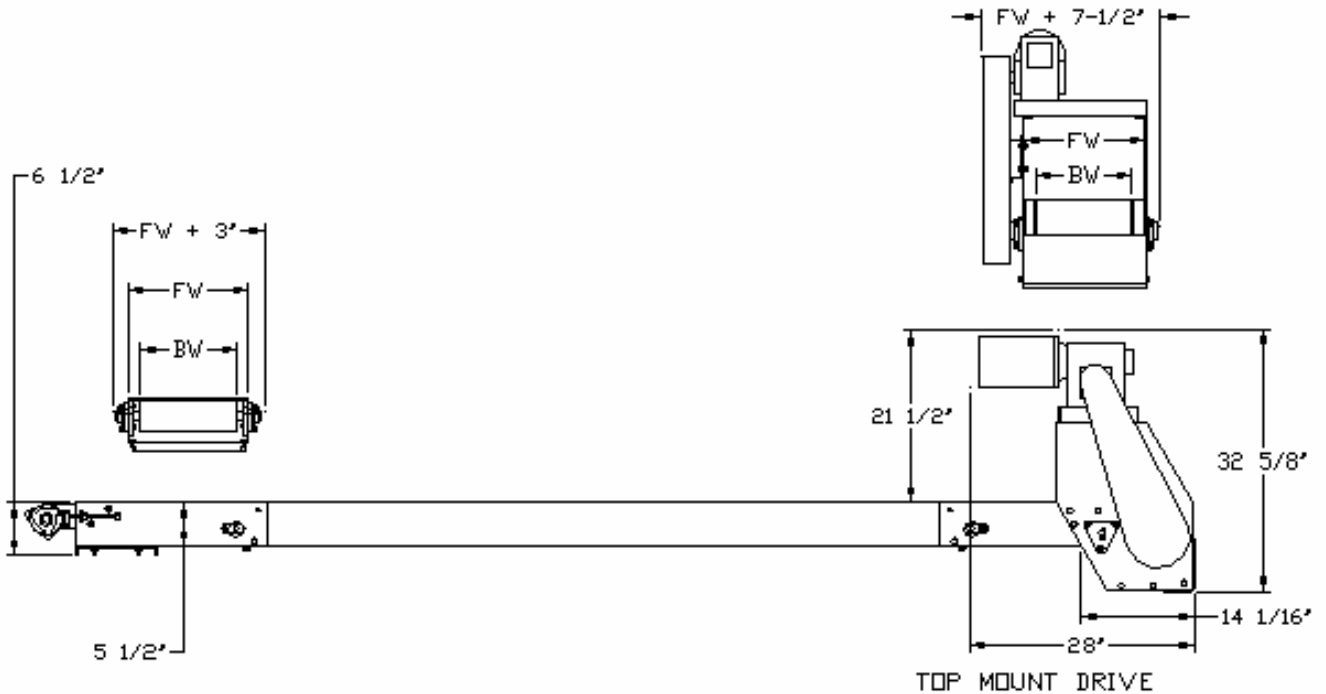

MODEL 221

TOP MOUNT DRIVE

MEDIUM TO HEAVY DUTY SLIDER BED

A heavy duty slider bed built for low maintenance and extended use in virtually any manufacturing environment. This sturdy, solid conveyor is built to last and withstand heavy usage.

TOP MOUNT DRIVE

1700 Division Street, New London, WI 54961

Phone: (800) 437-1994

Fax: (920) 982-6800

www.nleco.com