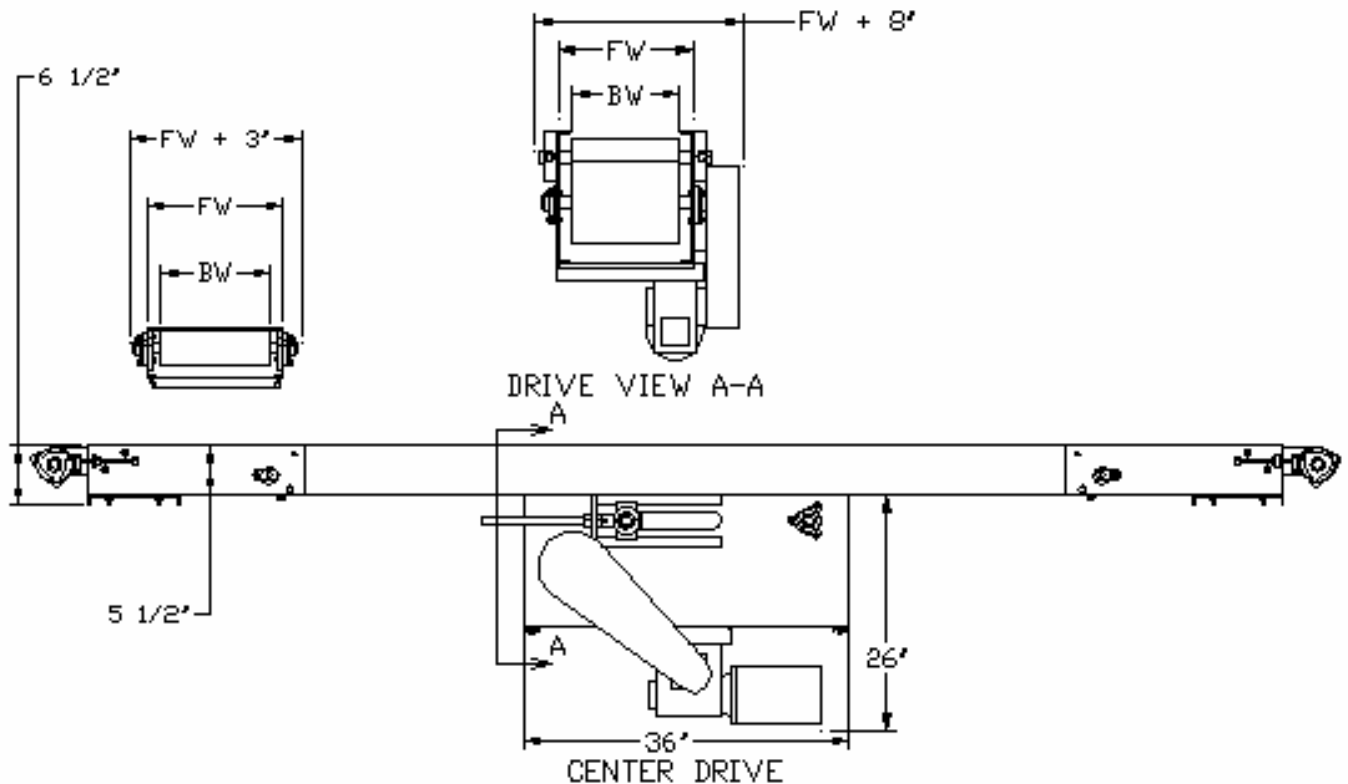

MODEL 221

CENTER DRIVE MEDIUM TO HEAVY DUTY SLIDER BED

A heavy duty slider bed built for low maintenance and extended use in virtually any manufacturing environment. This sturdy, solid conveyor is built to last and withstand heavy usage.

CENTER DRIVE

1700 Division Street, New London, WI 54961

Phone: (800) 437-1994

Fax: (920) 982-6800

www.nleco.com