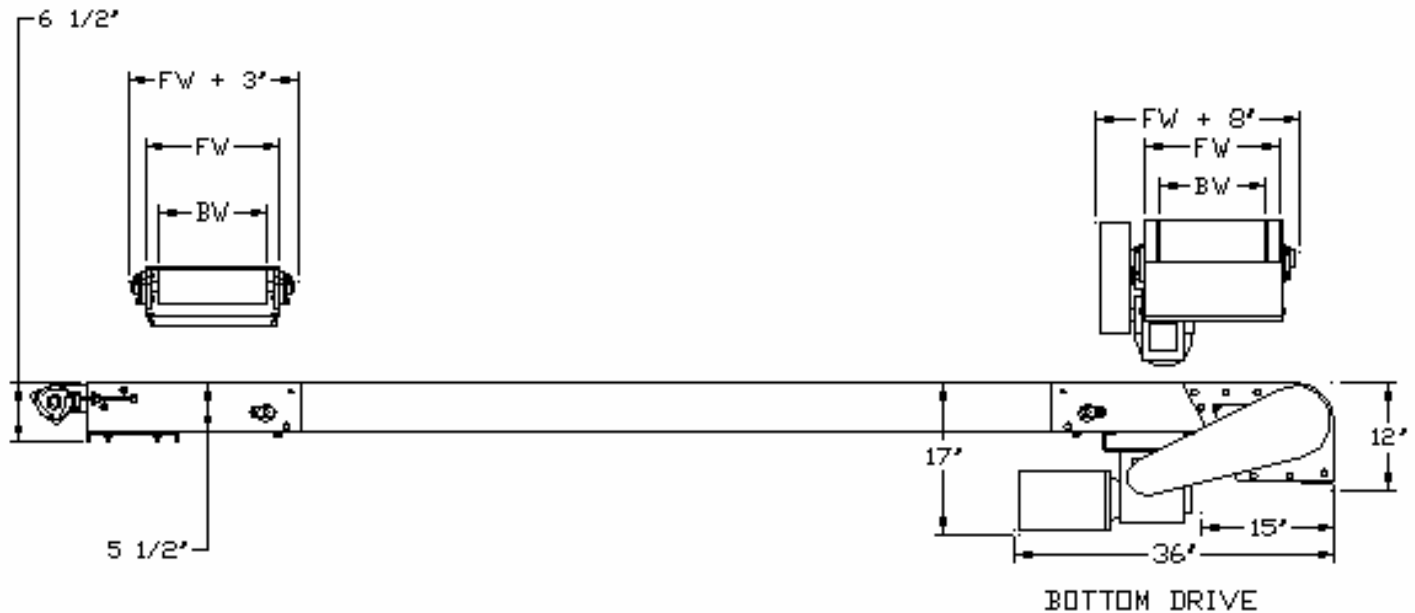

MODEL 221

BOTTOM MOUNT DRIVE MEDIUM TO HEAVY DUTY SLIDER BED

A heavy duty slider bed built for low maintenance and extended use in virtually any manufacturing environment. This sturdy, solid conveyor is built to last and withstand heavy usage.

BOTTOM MOUNT DRIVE

1700 Division Street, New London, WI 54961

Phone: (800) 437-1994

Fax: (920) 982-6800

www.nleco.com