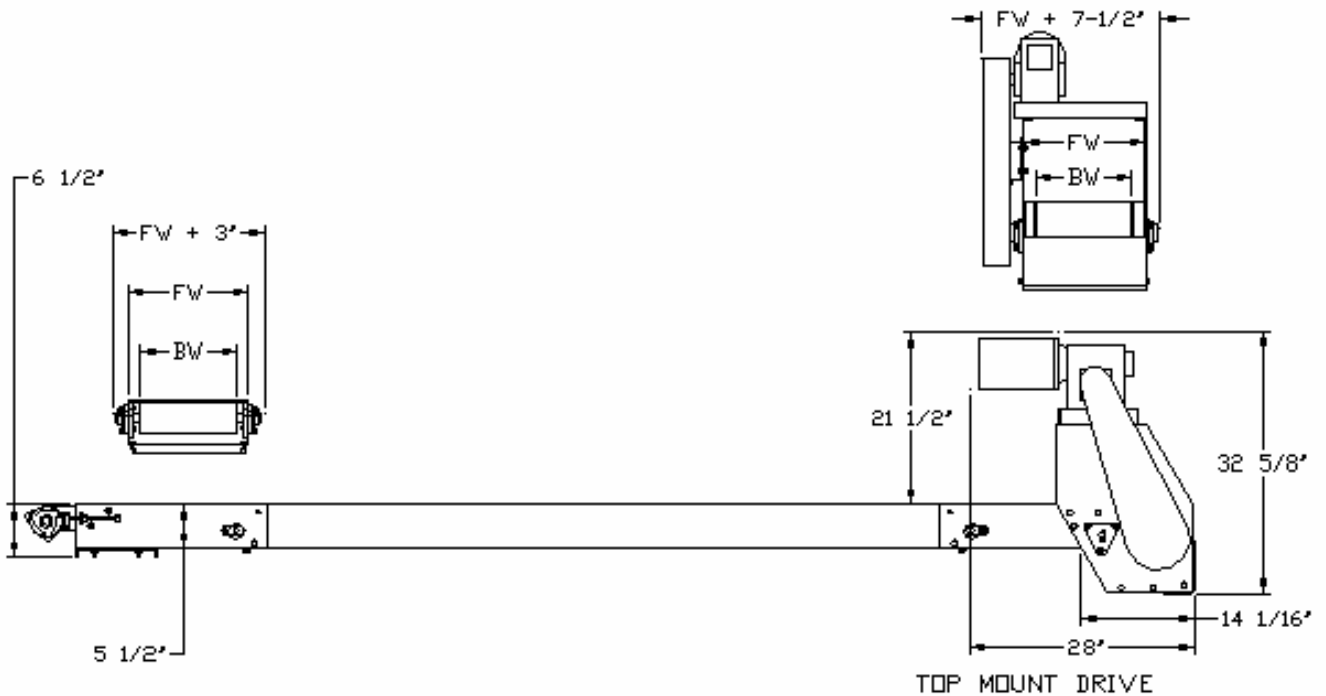

MODEL 220

TOP MOUNT DRIVE

MEDIUM TO HEAVY DUTY SLIDER BED

A heavy duty slider bed built for low maintenance and extended use in virtually any manufacturing environment. This sturdy, solid conveyor is built to last and withstand heavy usage.

TOP MOUNT DRIVE

1700 Division Street, New London, WI 54961

Phone: (800) 437-1994

Fax: (920) 982-6800

www.nleco.com