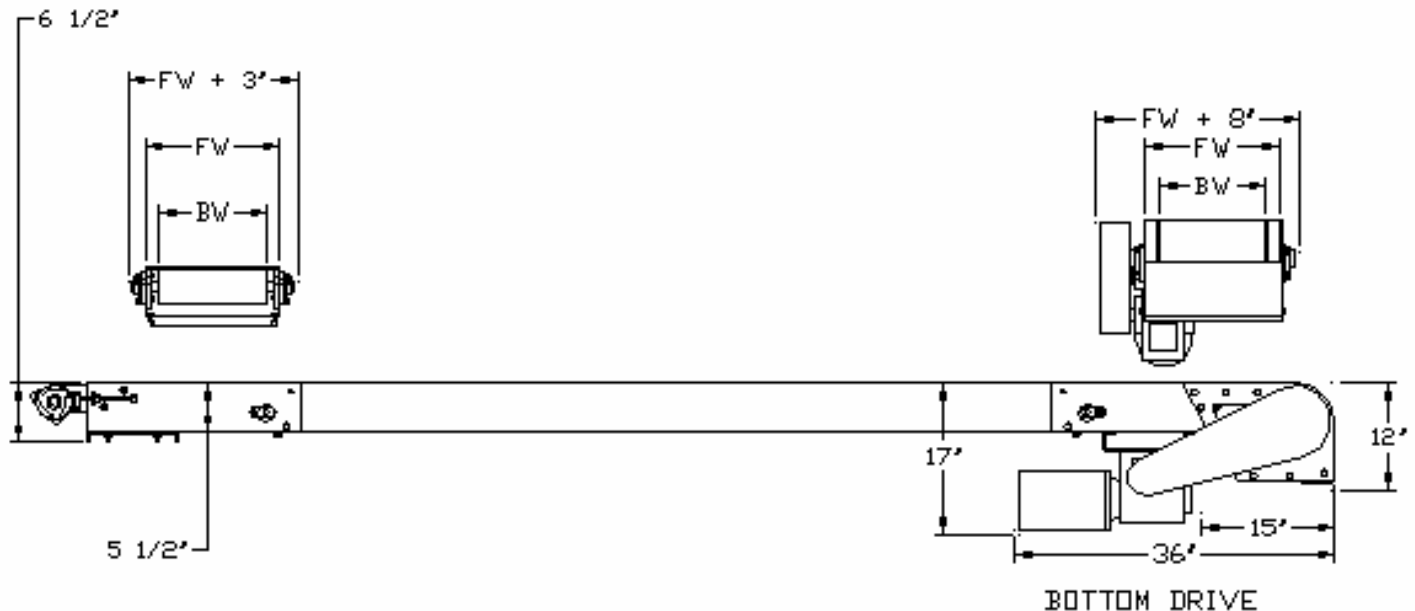

MODEL 220

BOTTOM MOUNT DRIVE MEDIUM TO HEAVY DUTY SLIDER BED

A heavy duty slider bed built for low maintenance and extended use in virtually any manufacturing environment. This sturdy, solid conveyor is built to last and withstand heavy usage.

BOTTOM MOUNT DRIVE

1700 Division Street, New London, WI 54961

Phone: (800) 437-1994

Fax: (920) 982-6800

www.nleco.com