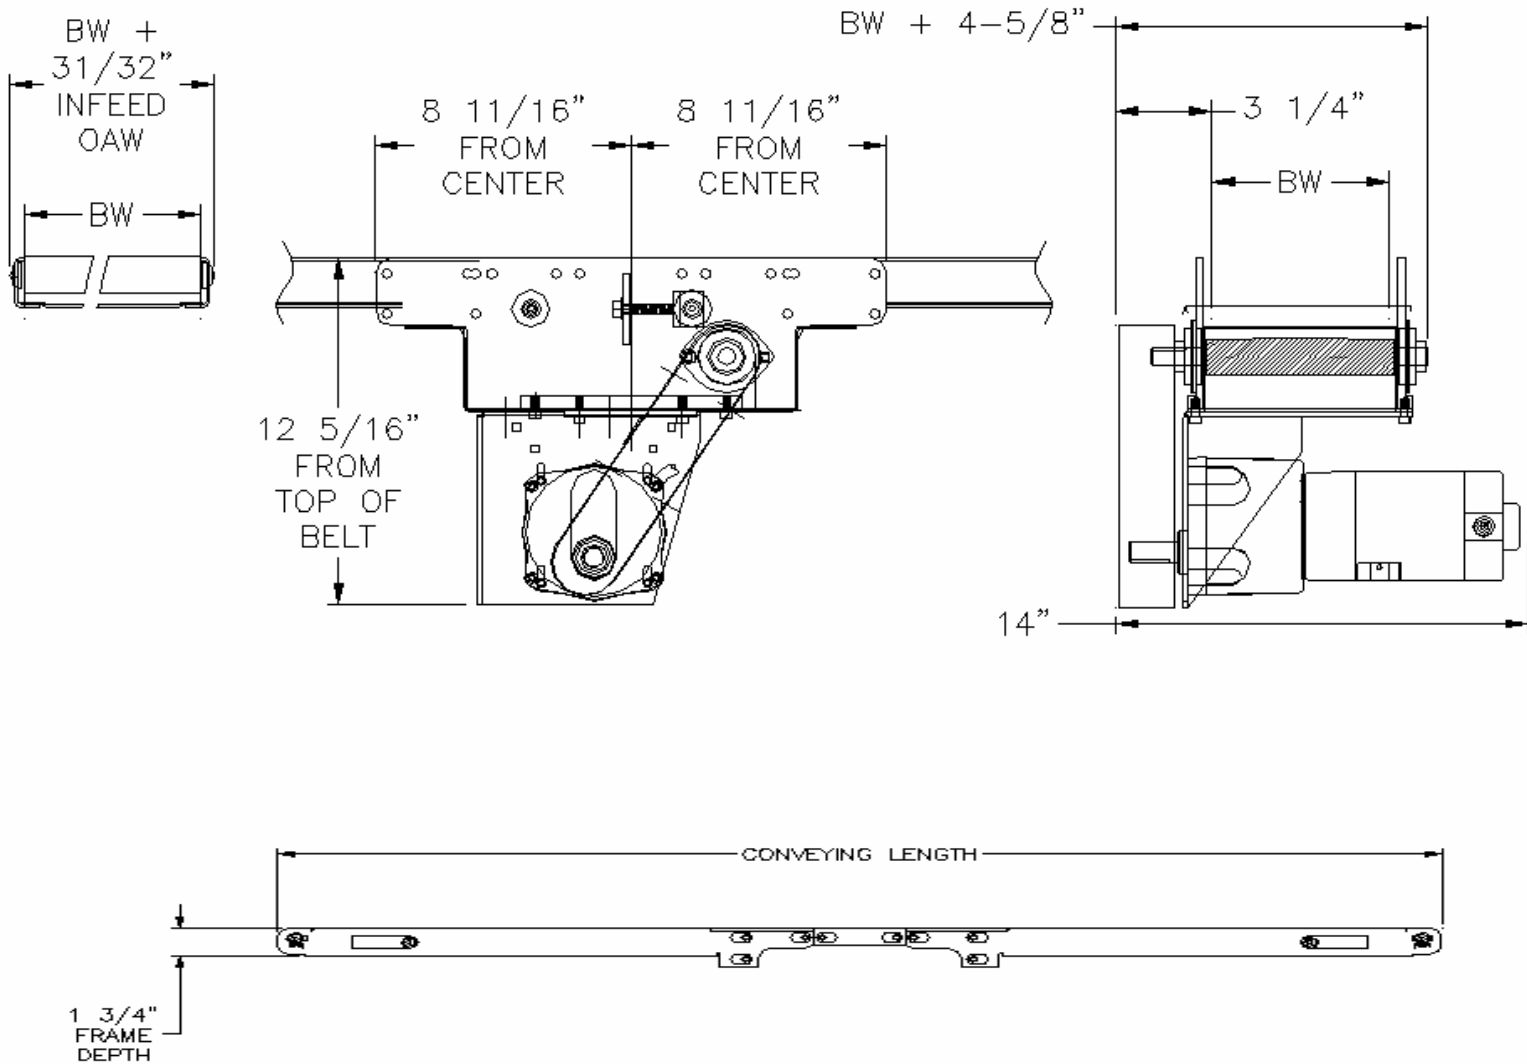

# MODEL 150

## TOUGHTRAK – STANDARD DUTY LOW PROFILE CONVEYOR

Toughtrak tough and durable conveyors are built to survive the extreme tests of the manufacturing environment. Its low profile, 1.75" frame depth will fit into or under tight spaces. Toughtrak conveyors are built to work harder and last longer than any conveyor in its class.

### Center Drive-Bottom Mount-Under Belt – Drive #1